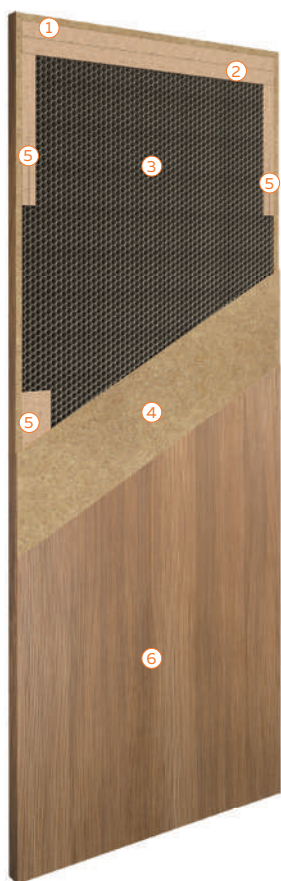

The frame with filling is covered with 3 mm-thick HDF board from both sides and wrapped into decorative foil.

For Model SCANDI, INVISIBLE the frame with filling is covered with 6 mm MDF board.

① Конструктив: Каркасно-щитовое полотно с кромкой ПВХ или ABS, или алюминиевая кромка