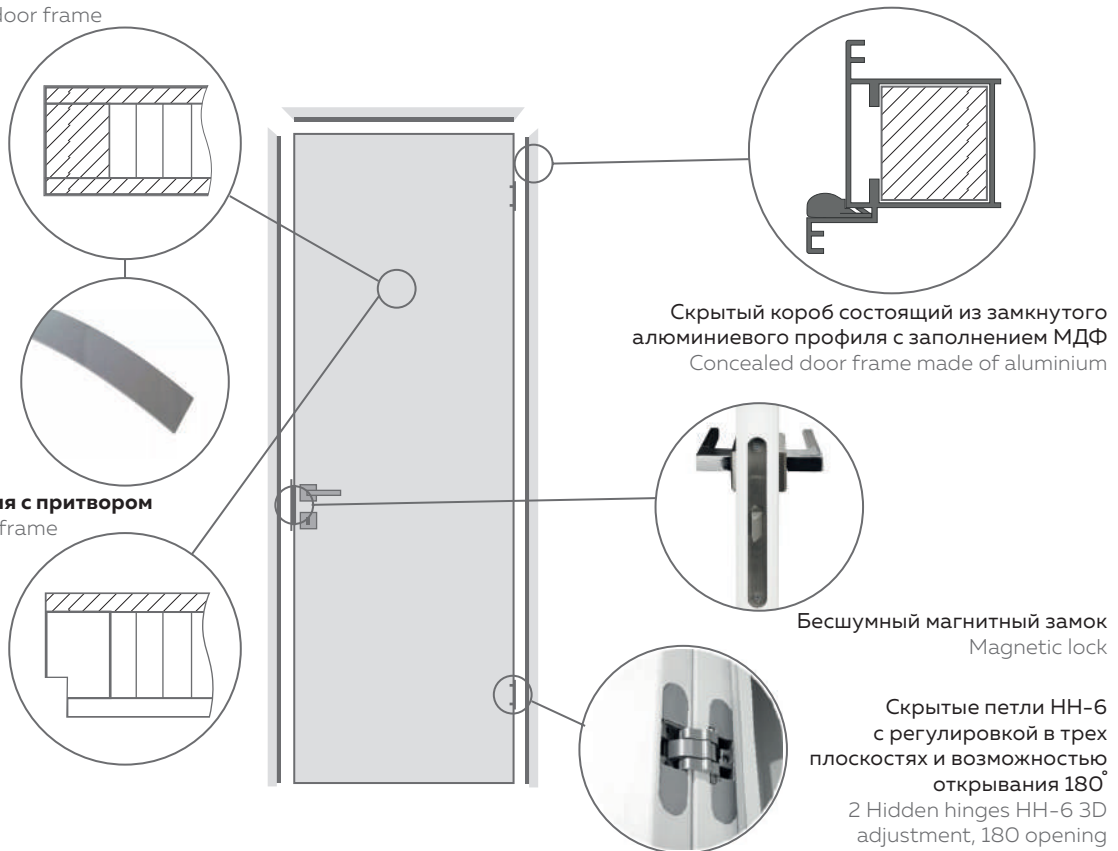

The frame is made of Combination of chipboard and MDF internal filling: «honey comb» frame with filling is covered with: 6 mm - MDF BOARD

Преимущества серии / Advantages of the series

уникальный алюминиевый короб «замкнутого профиля»
distinctive aluminium gives