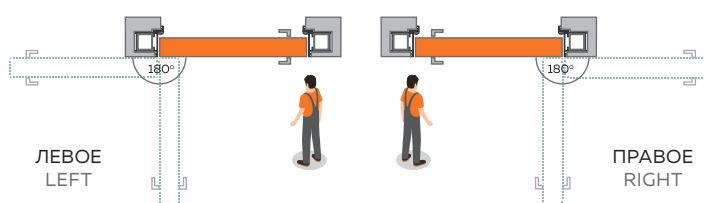

ПРЕИМУЩЕСТВА / ADVANTAGES

Алюминиевый короб придает прочность всей конструкции.
Concealed door frame made of aluminium gives strength to the whole construction.

Короб с уплотнителем создает дополнительную звукоизоляцию и мягкость закрывания.
Door frame with gasket gives additional sound insulation and soft closing.

Универсальный алюминиевый короб позволяет устанавливать двери прямого и обратного открывания.
Concealed door frame is multipurpose for inner and outer door leaf.

Заводская врезка фурнитуры.
Magnetic lock insert into door leaf.
2 Hidden hinges.

Покрытие полотна можно красить, оклеивать обоями, наносить декоративную штукатурку предварительно подготовив поверхность.
The surface and edges of door leaf are primed for painting or wallpapering.

Изготовление нестандарта по высоте до 2300 мм.
Additional option at extra charge: door leaf height up to 2300 mm.

Полотна толщиной от 40 до 59 мм.
Door leaves thickness from 40 to 59 mm.

КОНСТРУКТИВ И ОПИСАНИЕ / CONSTRUCTION

Прямое открывание

Non rebated door leaf for outer door frame

Обратное открывание

Rebated door leaf for inner door frame

Схемы открываний / Door opening scheme

Прямое открывание / Non rebated door leaf for outer door frame

Обратное открывание / Rebated door leaf for outer door frame

Стандартные размеры полотен: 600/700/800/900x2000 мм
Возможно изготовление нестандарта по высоте до 2300 мм

Door Leaf Dimensions: 600/700/800/900x2000 mm
Additional option at extra charge: door leaf height up to 2300 mm

КОМПЛЕКТ ПОСТАВКИ / STANDART EQUIPMENT OF DOOR LEAF AND DOOR FRAME:

Скрытые петли HH-6 с регулировкой в трех плоскостях и возможностью открывания 180°
2 Hidden hinges HH-6 3D adjustment, 180 opening